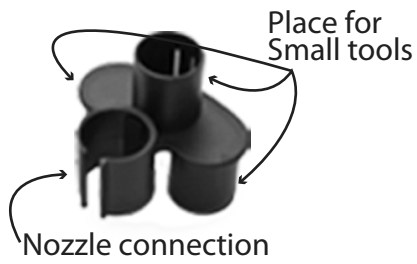

3.1 How to connect the different attachment tools

Insert the other end of the wand into the port on the brushes

4. INCLUDED CLEANING TOOLS

4.1 12" Superior Floor brush

Ideal for hard surfaces. Made of horse hair - Will not scratch your floor

4.2 Dusting brush

Made of horse hair - Delicate and soft on furniture

4.3 Upholstery brush

Made of horse hair - Perfect for delicate furniture

4.4 Crevice tool

Ideal to clean nooks and crannies

5. EASY STORAGE INCLUDED

5.1 Tool Cady

The perfect accessory to have your small tools always accessible.

5.2 Chrome hose hanger

The perfect accessory to store your hose neatly.

5.3 Accessory bag

2 Large pockets to easily store your accessories without making a mess in your storage room.