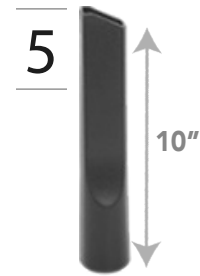

1. INCLUDED IN THE KIT

1. Low-Voltage with ON/OFF switch
2. Adjustable wand
3. Dusting brush
4. Upholstery brush
5. Crevice Tool
6. 12" Floor brush
7. Accessory bag
8. Hose Hanger