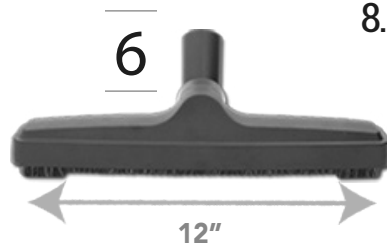

1. INCLUDED IN THE KIT

1. Low-Voltage with ON/OFF switch
2. Adjustable wand
3. Dusting brush
4. Upholstery brush
5. Crevice Tool
6. 12" Floor brush
7. Accessory bag
8. Hose Hanger