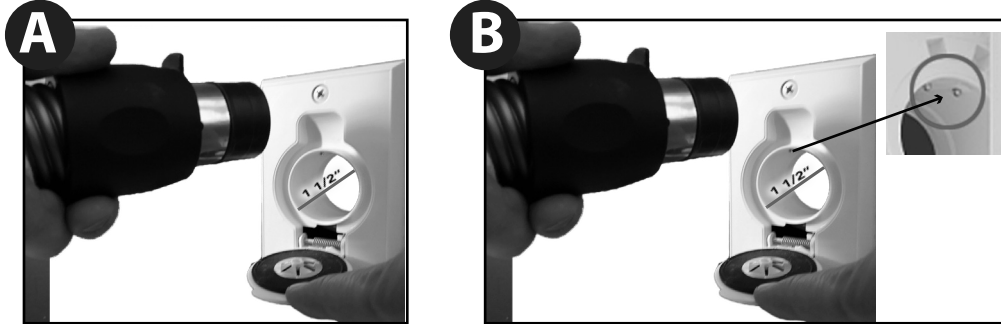

The hose is compatible with most wall inlets. Inlets must have a 1.5" inner diameter **(A)** in order for the hose to fit, and must have 2 low-voltage pins/metal prongs **(B)** in order to turn the hose ON/OFF from the switch located on the hose handle.

2.2 Connecting the hose to the wall inlet

The hose end cuff must be connected as shown in the picture below. The black part on the end cuff must be well aligned with the 2 pins inside the inlet **(C)**. The plastic square must be facing up **(D)**.