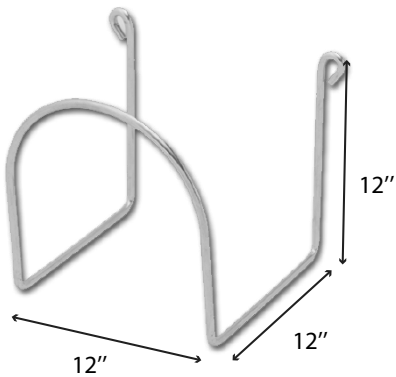

2.2 Connecting the hose to the wall inlet

The hose end cuff must be connected as shown in the picture below. The black part on the end cuff must be well aligned with the 2 pins inside the inlet **(C)**. The plastic square must be facing up **(D)**.

3.1 How to connect the different attachment tools

Insert the other end of the wand into the port on the brushes

4. INCLUDED CLEANING TOOLS

4.1 12" Superior Floor brush

Ideal for hard surfaces. Made of horse hair - Will not scratch your floor

5.1 Tool Cady

The perfect accessory to have your small tools always accessible.

5.2 Chrome hose hanger

The perfect accessory to store your hose neatly.

5.3 Accessory bag

2 Large pockets to easily store your accessories without making a mess in your storage room.