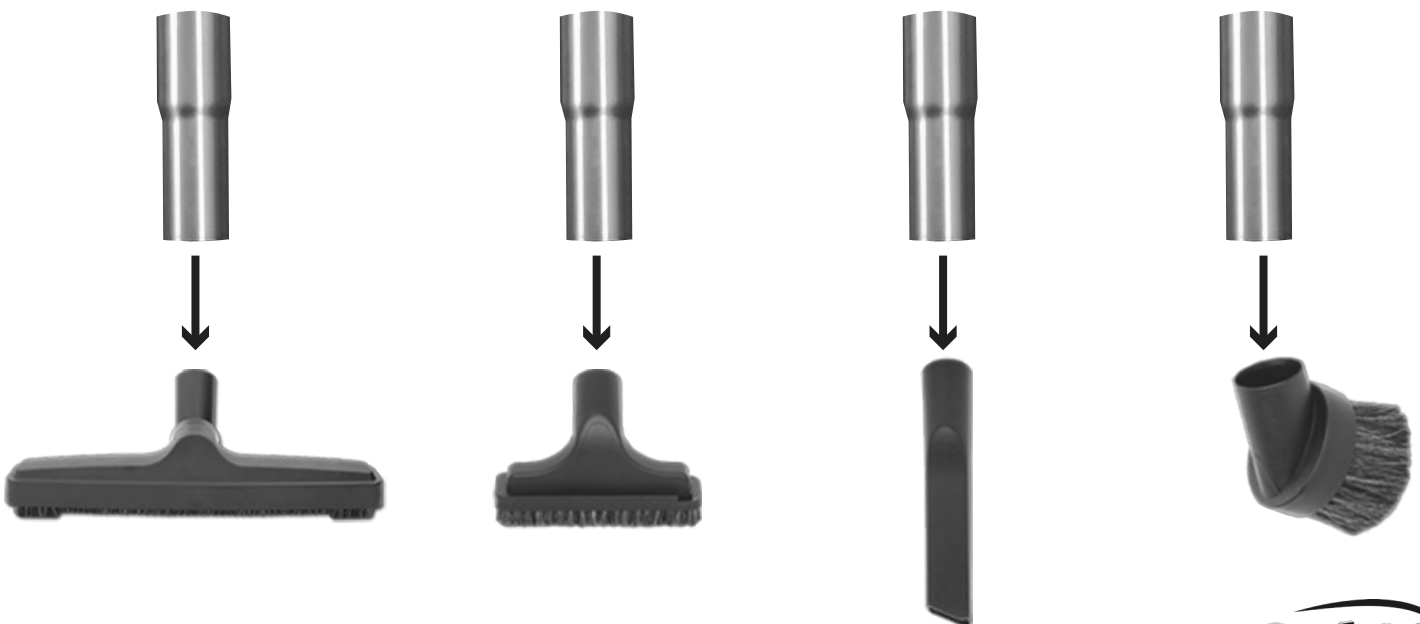

2.2 Connecting the hose to the wall inlet

The hose end cuff must be connected as shown in the picture below. The black part on the end cuff must be well aligned with the 2 pins inside the inlet **(C)**. The plastic square must be facing up **(D)**.

2.3 Starting and stopping your central vacuum

If your inlets have 2 low-voltage pins inside as demonstrated in step 2.1, you will be able to start and stop your central vacuum directly from the switch on the hose handle.

3. HOW TO USE THE WAND

3.1 How to extend the wand

To extend the wand, simply push on the button **(E)** and pull on the wand **(F)** at the same time

3.1 How to connect the wand to the hose nozzle

Align the hose nozzle button **(G)** with the lock button on the wand **(H)** and push the nozzle into the wand until you hear a "click"

3.1 How to connect the different attachment tools

Insert the other end of the wand into the port on the brushes

4. INCLUDED CLEANING TOOLS

4.1 12" Superior Floor brush

Ideal for hard surfaces. Made of horse hair - Will not scratch your floor