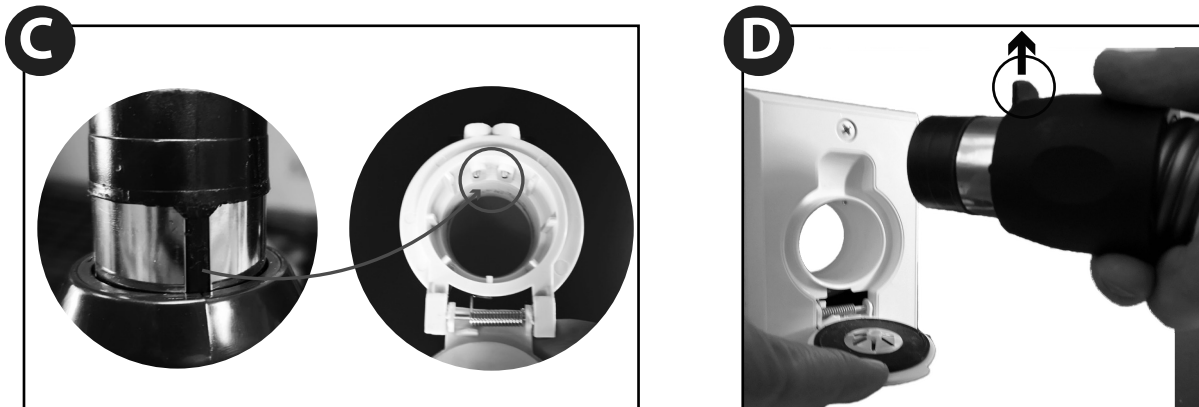

The hose is compatible with most wall inlets. Inlets must have a 1.5" inner diameter **(A)** in order for the hose to fit, and must have 2 low-voltage pins/metal prongs **(B)** in order to turn the hose ON/OFF from the switch located on the hose handle.

2.2 Connecting the hose to the wall inlet

The hose end cuff must be connected as shown in the picture below. The black part on the end cuff must be well aligned with the 2 pins inside the inlet **(C)**. The plastic square must be facing up **(D)**.

2.3 Starting and stopping your central vacuum

If your inlets have 2 low-voltage pins inside as demonstrated in step 2.1, you will be able to start and stop your central vacuum directly from the switch on the hose handle.