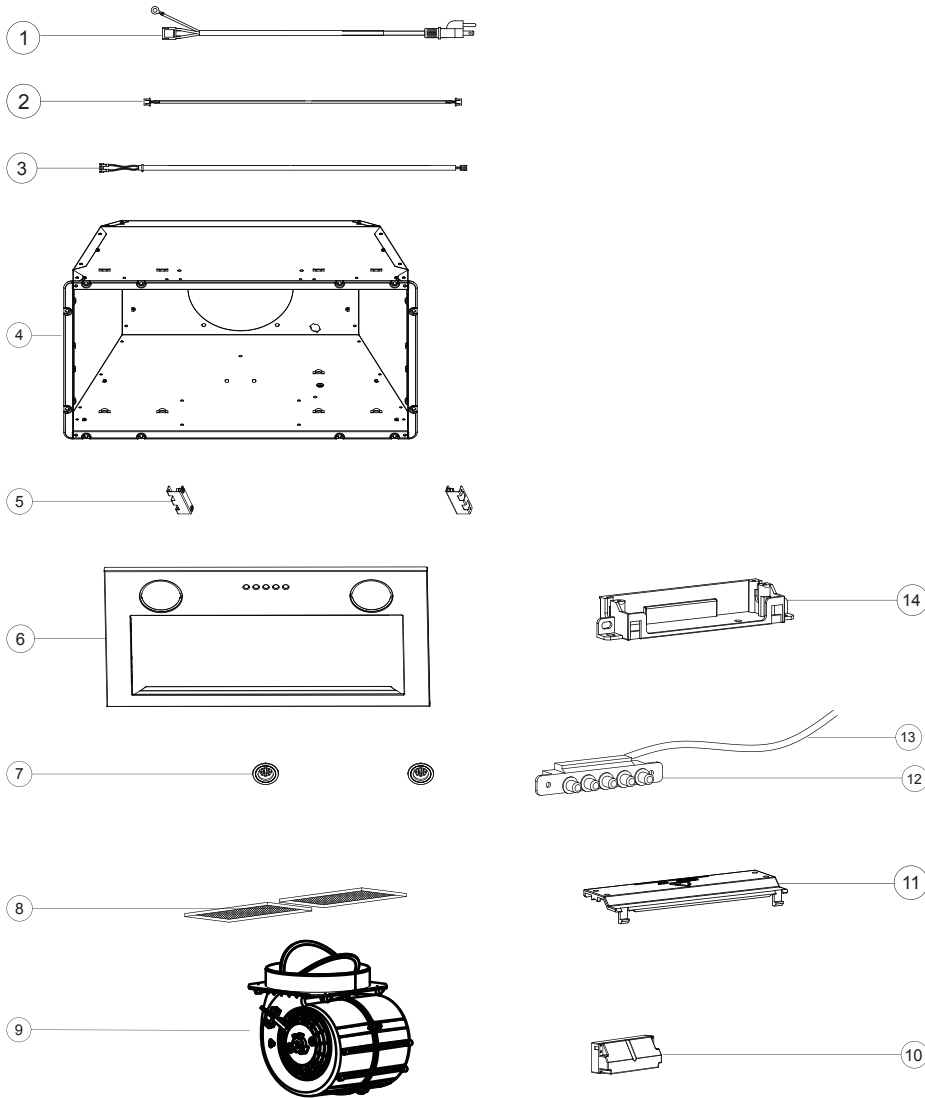

Assemblage

NO.	CODE
1	B67-TY04-167-XB
2	B67-TY03-171-XX
3	B67-TY03-330-XX
4	B13-TB01-015-QX
5	B23-TB02-003-PX
6	B10-TB04-009-PX
7	B62-TY01-040-XX
8	B35-TB01-017-XX
9	B76-TY02-317-BX
10	/
11	B30-TD08-014-JG
12	B60-TY05-101-XX
13	B67-TY03-166-XX
14	B30-TD08-013-JG

Electric supply box	
10-1	B30-TD08-020-JG
10-2	B64-TY08-016-XX
10-3	B63-TY12-282-XX3
10-4	B30-TD08-021-JG